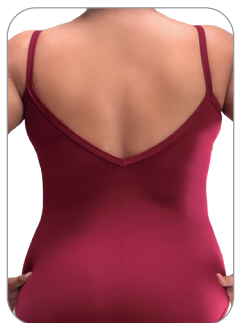

- 01 - Black

FULLY
FRONT
LINED

10" HEM
SIZE 8-10

NEW

Model is wearing a 2X

SL-192 MILEY

Curvy Adult Sizes: 2X, 3X, 4X
Material: Microfiber

SHELF
LINED