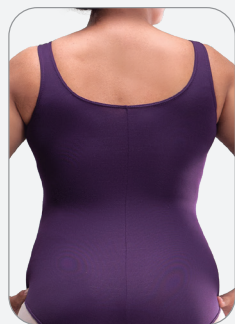

Model is wearing a 2X

SL-193 LEANNE

Curvy Adult Sizes: 2X, 3X, 4X
Material: Microfiber

SHELF
LINED

For other sizes, please see SL-08

NEW