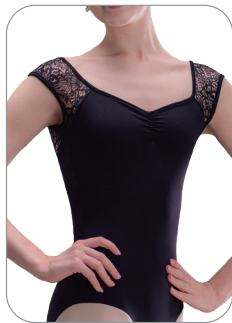

Scan to see it in action

NEW STYLE

SL-186 HARPER

Adult Sizes: P, S, M, L, XL
Material: Microfiber

- 01 - Black
- 02 - White
- 03 - Light Pink
- 16 - Navy
- 90 - Bordeaux

ADJUSTABLE STRAPS

SHELF LINED

Scan to see it in action

NEW STYLE

SL-208 MIRIELLE

Adult Sizes: P, S, M, L, XL

Material: Microfiber / Floral Lace

01 - Black

SHELF
LINED

Scan to see
it in action

NEW STYLE