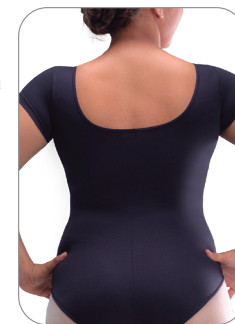

NEW

Model is wearing a 2X

SL-193 LEANNE

Curvy Adult Sizes: 2X, 3X, 4X
Material: Microfiber

SHELF
LINED

For other sizes, please see SL-08

NEW

Model is wearing a 2X