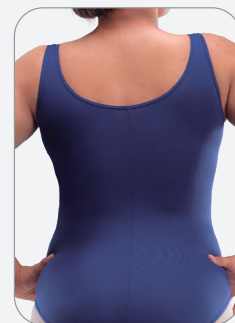

Model is wearing a 2X

SL-197 KENNA

Curvy Adult Sizes: 2X, 3X, 4X
Material: Microfiber

SHELF
LINED

For other sizes, please see SL-167

NEW