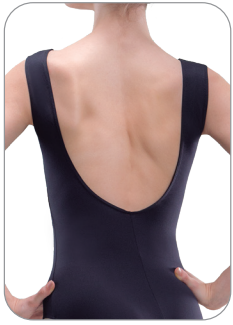

Scan to see it in action

SCREWED ON TAPS

RUBBER PADS

NEW STYLE

TA-27 TAMSIN

USA Sizes: Adult 5 - 13
 Width: M
 Material: Leather

Black

Caramel

- Cuban heeled buckle tap with leather pads
- Flattering vamp for sophisticated style and comfort from the padded lining
- Screwed-on taps

Scan to see it in action

1 1/2"

SCREWED ON TAPS

LEATHER PADS

NEW STYLE