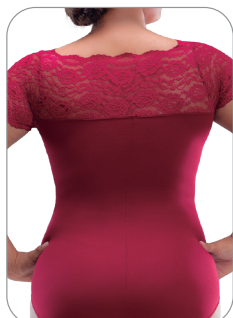

Model is wearing a 2X

NEW

SL-196 TRICIA

Curvy Adult Sizes: 2X, 3X, 4X

Material: Microfiber / Lace

For other sizes, please see SL-16

01 - Black

03 - Burgundy

412 - Midnight Blue

SHELF
LINED