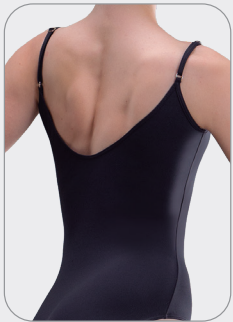

- Cuban heeled buckle tap with leather pads
- Flattering vamp for sophisticated style and comfort from the padded lining
- Screwed-on taps

Scan to see it in action

1 1/2"

SCREWED ON TAPS

LEATHER PADS

NEW STYLE

SL-201 KIRSTEN

Adult Sizes: P, S, M, L, XL
Material: Microfiber

SHELF LINED

SL-202 KIRSTY

Child Sizes: 4-6, 6x-7, 8-10, 12-14, YJr
Material: Microfiber

FULLY FRONT LINED

- 01 - Black
- 02 - White
- 03 - Light Pink
- 08 - Burgundy
- 16 - Navy
- 17 - Lilac
- 31 - Celestine Blue
- 34 - Tropic Green
- 49 - Dark Purple
- 63 - Light Lilac
- 75 - Light Grey
- 89 - Dark pink
- 1564 - Raspberry 2

Scan to see it in action

NEW STYLE

SL-186 HARPER

Adult Sizes: P, S, M, L, XL
Material: Microfiber

- 01 - Black
- 02 - White
- 03 - Light Pink
- 16 - Navy
- 90 - Bordeaux

ADJUSTABLE STRAPS

SHELF LINED

Scan to see it in action