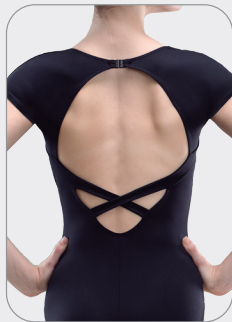

Scan to see it in action

NEW STYLE

SL-186 HARPER

Adult Sizes: P, S, M, L, XL
Material: Microfiber

- 01 - Black
- 02 - White
- 03 - Light Pink
- 16 - Navy
- 90 - Bordeaux

ADJUSTABLE STRAPS

SHELF LINED

Scan to see it in action

NEW STYLE

SL-208 MIRIELLE

Adult Sizes: P, S, M, L, XL

Material: Microfiber / Floral Lace

01 - Black

SHELF
LINED

Scan to see
it in action

NEW STYLE